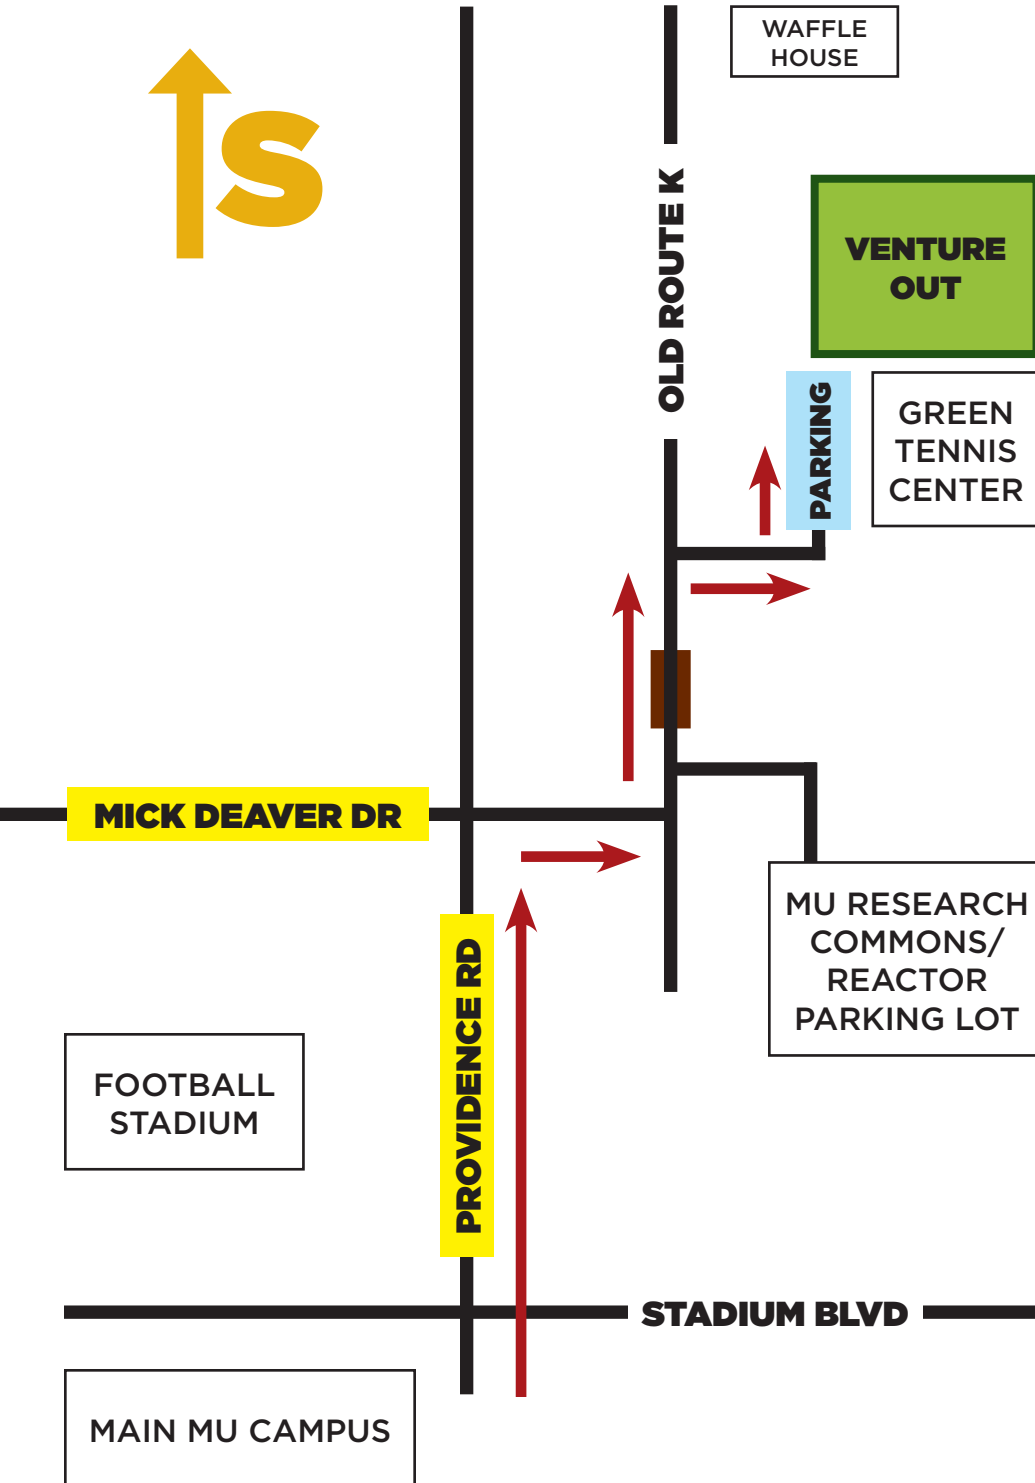

Venture Out

University of Missouri

2500 MU Student Center
 Columbia, MO 65211
 Office: 573-882-8585
 Fax: 573-884-7335
ventureout.missouri.edu
ventureout@missouri.edu

DIRECTIONS TO VENTURE OUT

FROM NIFONG BLVD

- Go north on Providence about .7 miles past Green Meadows Rd.
- Turn left at Mick Deaver Dr. and follow the to the road left
- Go straight (across the bridge) to the Green Tennis Center Parking lot and turn right into the lot
- The tower is located down the trail past the Tennis Center. Walk down the path to the gate - you'll see us.

FROM STADIUM BLVD

- Turn south on Providence and go about .4 miles down the hill to the first light (Mick Deaver)
- Turn right at the light and follow the road left
- Go straight (across the bridge) to the Green Tennis Center Parking lot and turn right into the lot
- The tower is located down the trail past the Tennis Center. Walk down the path to the gate - you'll see us.

PARKING:

Venture Out only has 20 parking spots. If you have a large group, please carpool. Do not park in the green parking spaces.

Note: Venture Out does not have a street address, so don't try to use your GPS or you may get lost. Visit ventureout.missouri.edu/location for an interactive map and detailed directions from Kansas City and St. Louis.